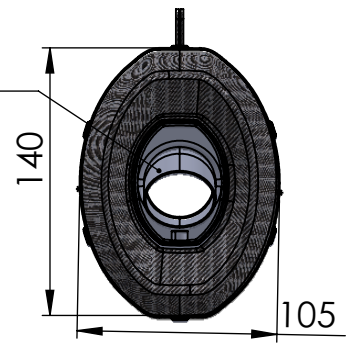

Do not use  
Aluminium spacer  
Cod. 205866

Db-killer N°52  
Cod.308421801R

Bracket black S.s  
Cod.3014336561R

**ORIGINAL FRAME**

Carbon end cup set  
cod.308420701R

S.s end cup set  
cod.308421741R

E13 92R-02 10395

Outer sleeve  
replacement kit  
cod.0814337001R

Manifold kit  
cod. 3014336202R

Manifold clamp 57 mm  
cod.300057530R

DO NOT  
USE ORIGINAL  
GRAPHITE  
BUSHING

**ART. 14337ST - SPARE PARTS**

KAWASAKI NINJA 1000 SX / TOURER (fits with original panniers)

(A) FITTING KIT cod. 3014336601R