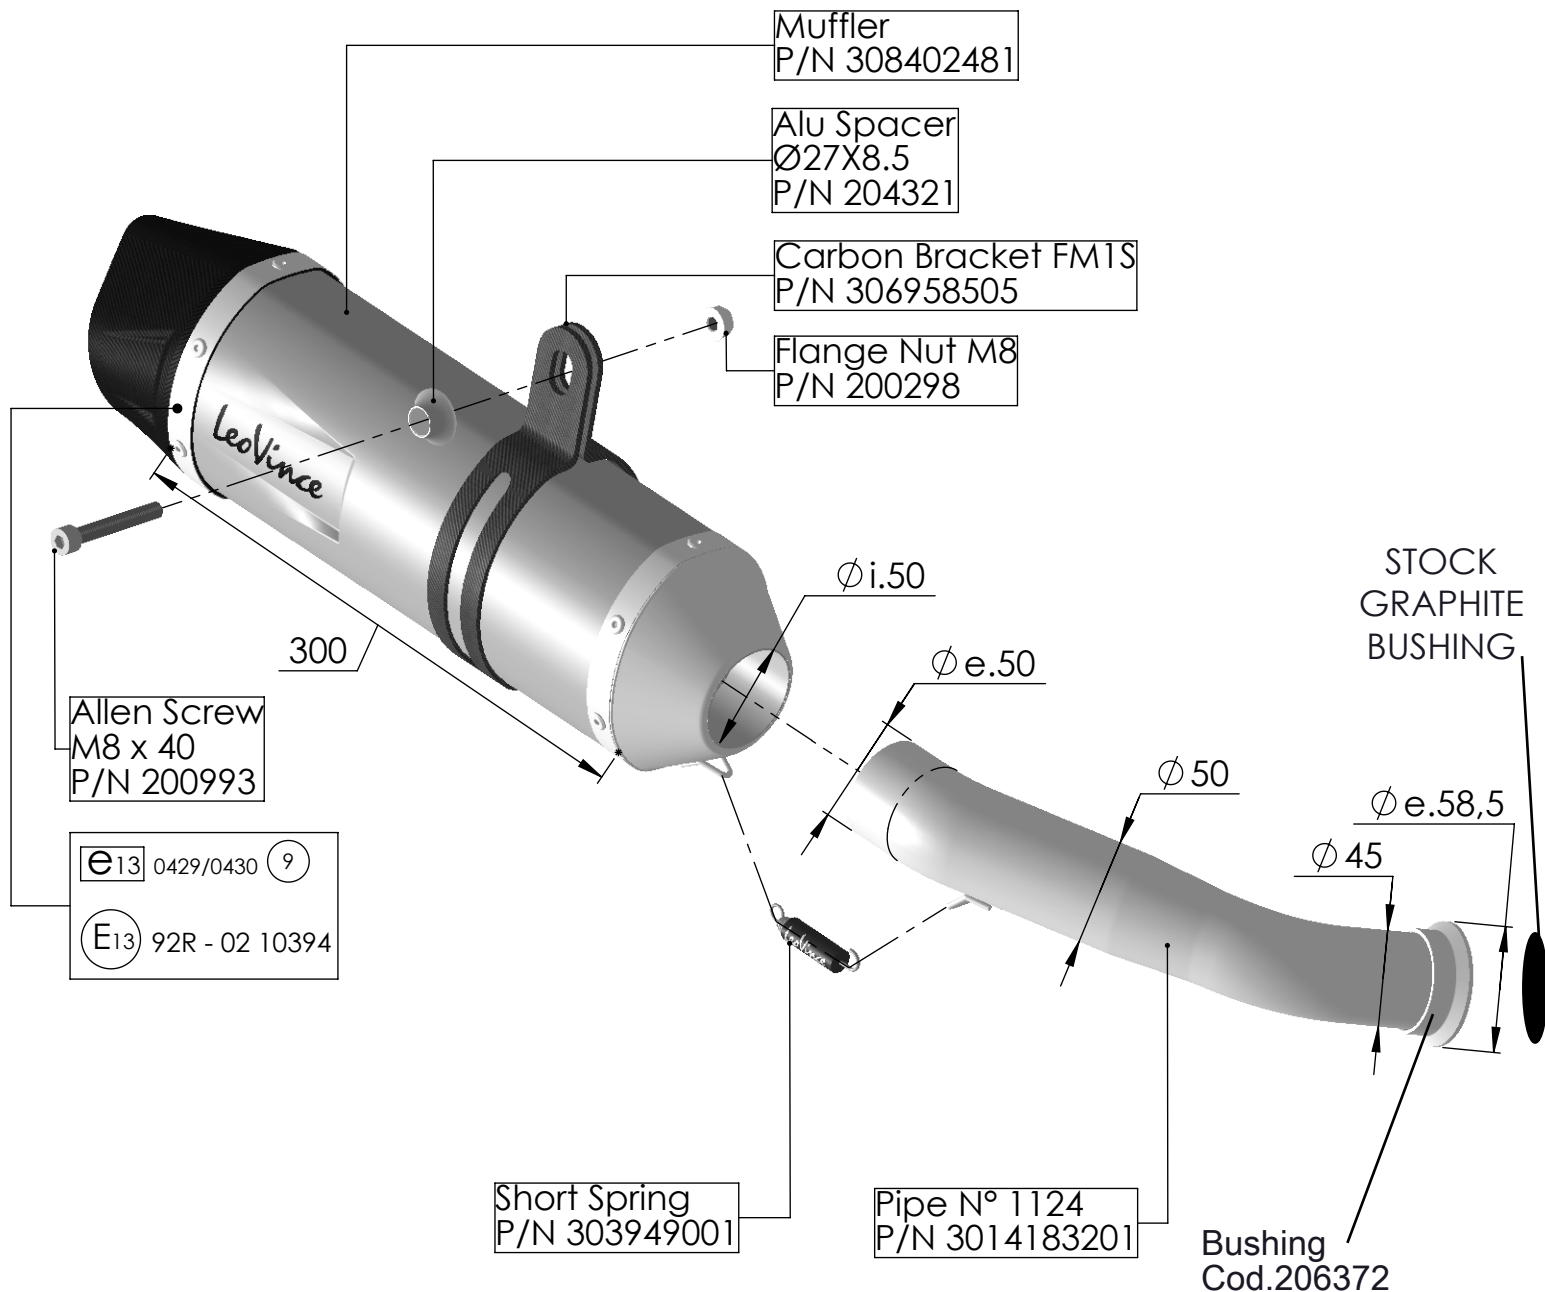

dB-Killer N°32B  
P/N 307762801

## ART. 14185E

KTM DUKE 125 / 390 - RC 125 / 390

SLIP-ON LV ONE EVO STAINLESS STEEL - APPROVED